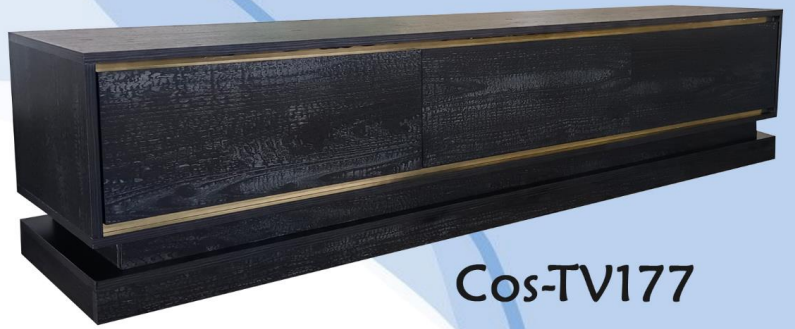

MB03

MB02

MB43

MB61

MB10

Cos-Sheena Dining Set

Cos-Cannon Dining Set

Company Reference : ZC405743557

Sedex Site Reference: 406271854

Stainless Steel Series

Cos-CT049

Cos-TV177

Cos-TV178

PVC Decoration Series

Cos-TV180

Cos-CT057